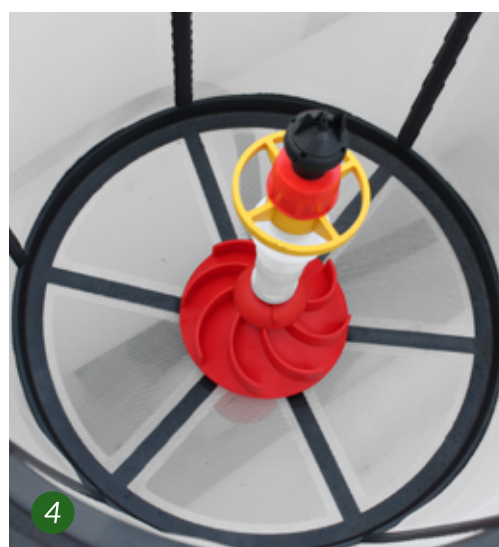

RAINBOW

SPRAYERS FOR CANOPY VINEYARDS

carrarospray®

RAINBOW ³⁰⁰₄₀₀

MOUNTED SPRAYER 300-400 LT
WITH CENTRIFUGAL CLUTCH

RAINBOW 300 - 400

EXTREMELY COMPACT DESIGN AND SMALL DIMENSIONS
FOR USE IN THE VINEYARDS CANOPY IN SLOPE
WITH HANDLING SPACES LIMITED.

CORRECT DOSAGE OF MIXTURE AND CONTROL OF DIMENSION OF
DROPS INSURED BY HYDRAULIC NOZZLES FOR LOW AND HIGH VOLUME.

TRANSPORT OF MIXTURE BY A TURBINE FEEDING 7 ADJUSTABLE CANNONS
SO IT POSSIBLE TO TREAT VEGETATION LIMITING OVERLAPPING AND LOSS.

RAINBOW 600 800 1000

TRAILED SPRAYER 600/800 LT
WITH CENTRIFUGAL FAN

RAINBOW 600 - 800 - 1000

ROBUST STEEL FRAME.

VARIABLE TRACK THROUGH AXLE ADJUSTMENT.

MAIN TANK ON PLATFORM COATED OF RUBBERY MATERIAL.

- Polyethylene tank
- Hydraulic agitation
- Suction filter with non-return valve
- Self-cleaning pressure filter in the pressure regulator
- filters before the nozzles
- head with 3 guns central fixed and 4 adjustable
- Hydraulic nozzles with anti-drip (Albuz)
- Centrifugal turbine Ø 500 mm
- Transmission with gearbox with 2 speeds and neutral
- Tap connection for the mounting of the lance on dedicated support

1. Head with guns and hydraulic nozzles (Albuz)
 2. Manual control
 3. Filters before nozzles

4. Incorporated washer for chemical and melt product
 5. Rinse tank on the basket

	CAPACITY	LENGTH	WIDTH	HEIGHT	WEIGHT
	l	mm	mm	mm	kg
RAINBOW 300	300	960	1000	1120	205
RAINBOW 400	400	960	1000	1320	210
RAINBOW 600	600	2160	1120	1220	430
RAINBOW 800	800	2300	1120	1220	450
RAINBOW 1000	1000	2410	1180	1260	470